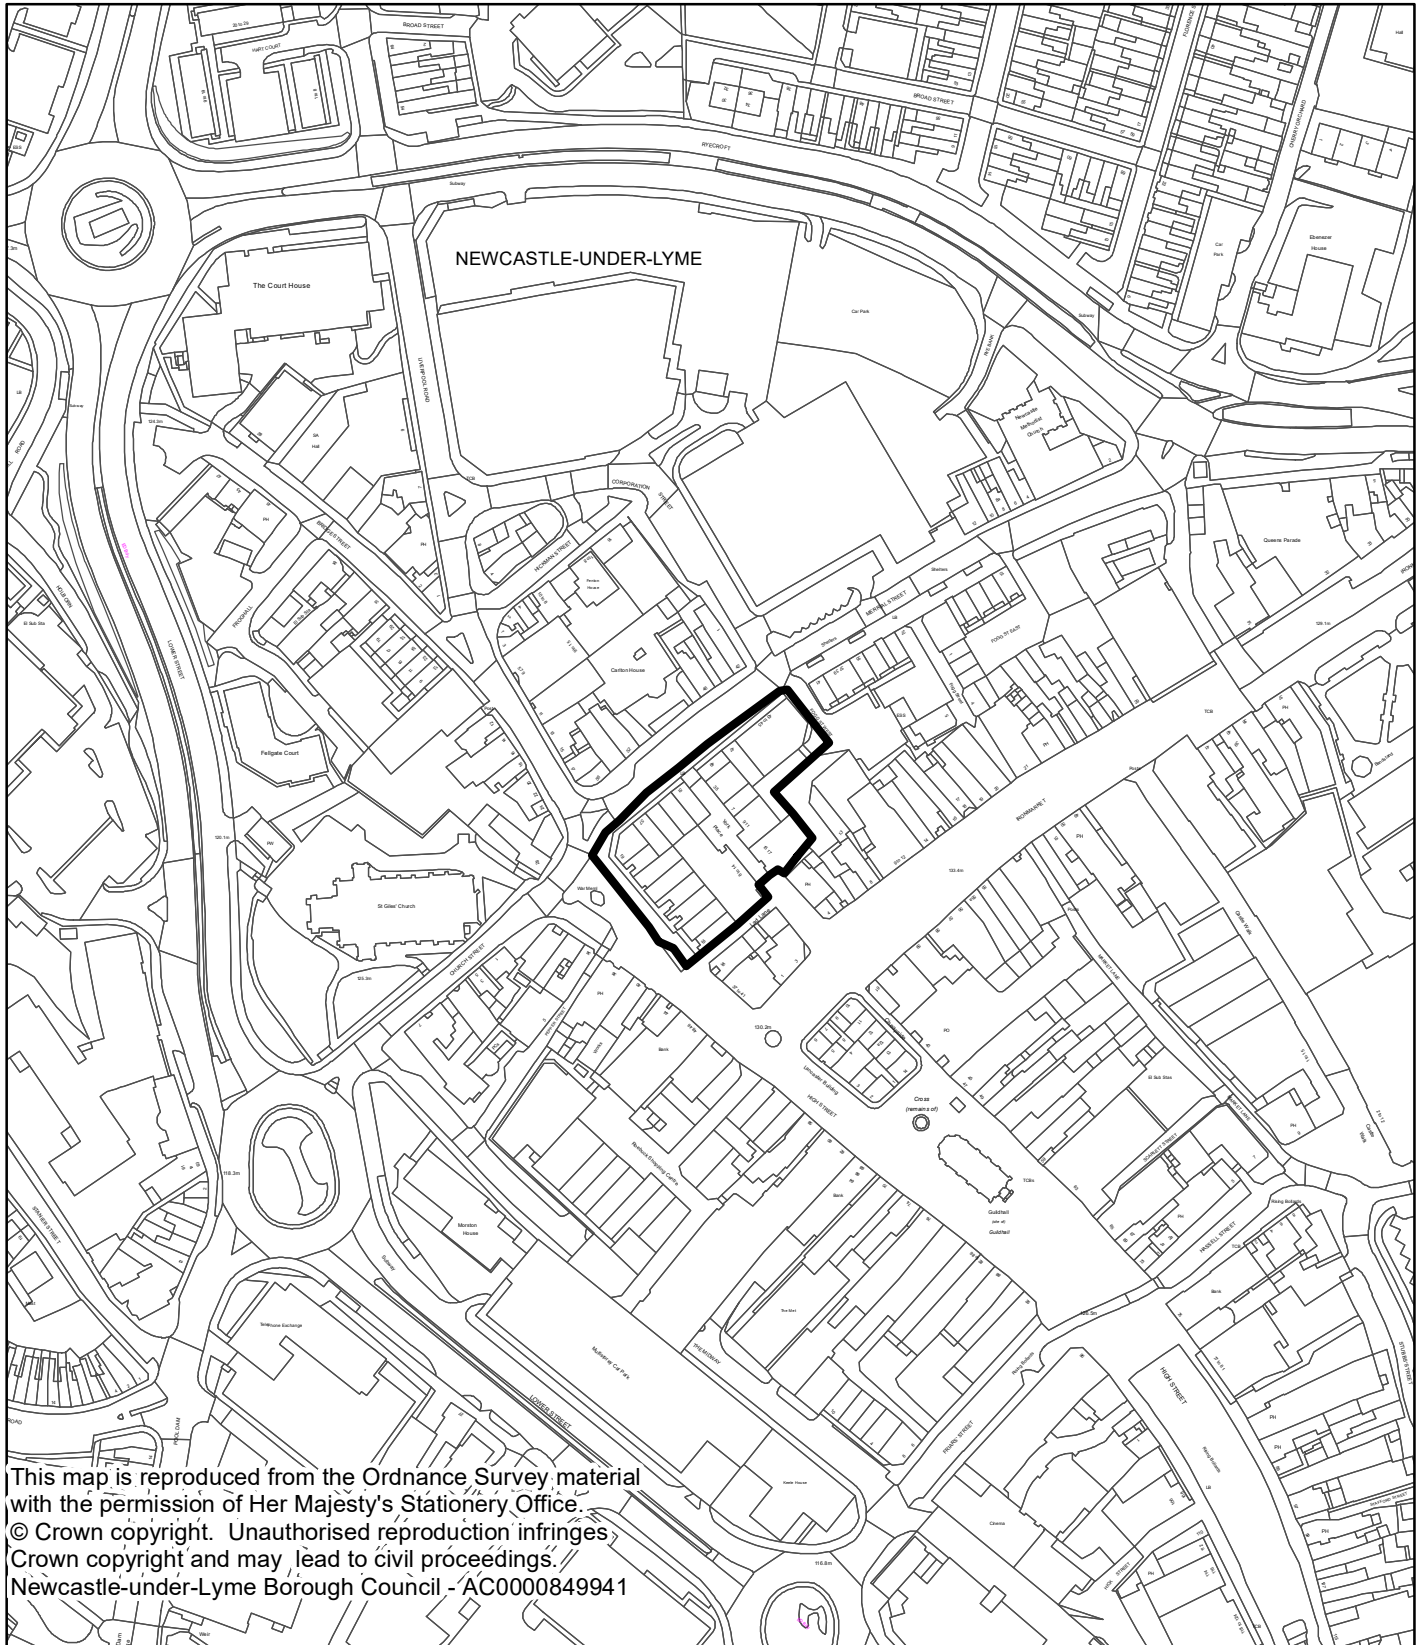

5 - 7 York Place
Newcastle Under Lyme
Staffordshire ST5 2AH

This map is reproduced from the Ordnance Survey material with the permission of Her Majesty's Stationery Office. © Crown copyright. Unauthorised reproduction infringes Crown copyright and may lead to civil proceedings. Newcastle-under-Lyme Borough Council - AC0000849941